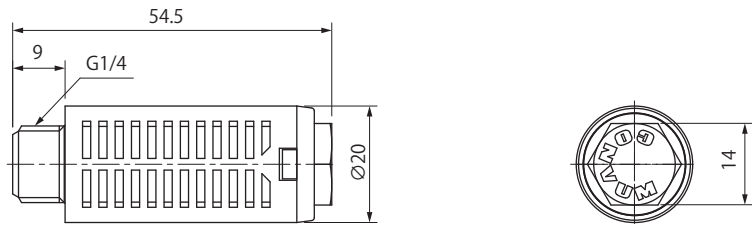

### Specifications

Description \ Model number	Unit	MSS-01	MSS-02	MSS-03	MSM-01	MSM-02	MSL-02	MS6-01
Fluid		Non-lubricated compressed air						
Ambient temperature range	°C	0~60(No freezing)						
Operating pressure range	MPa	0~0.5						
Port size		G1/8		G1/4		R1/2	G3/4	
Noise reduction	dB	More than 20						
Weight	g	5		7		25	54	

Dimensions

(mm)

MSS-01/03

MSM-01/02

MSL-02

MS6-01

Symbol