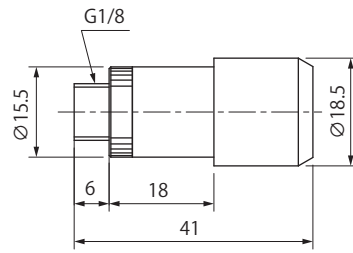

### Specifications

Description \ Model number	Unit	MSS-01	MSS-02	MSS-03	MSM-01	MSM-02	MSL-02	MS6-01
Fluid		Non-lubricated compressed air						
Ambient temperature range	°C	0~60(No freezing)						
Operating pressure range	MPa	0~0.5						
Port size		G1/8		G1/4		R1/2	G3/4	
Noise reduction	dB	More than 20						
Weight	g	5		7		25	54	

Dimensions

(mm)

MSS-01/03

MSM-01/02

MSL-02

MS6-01

Symbol