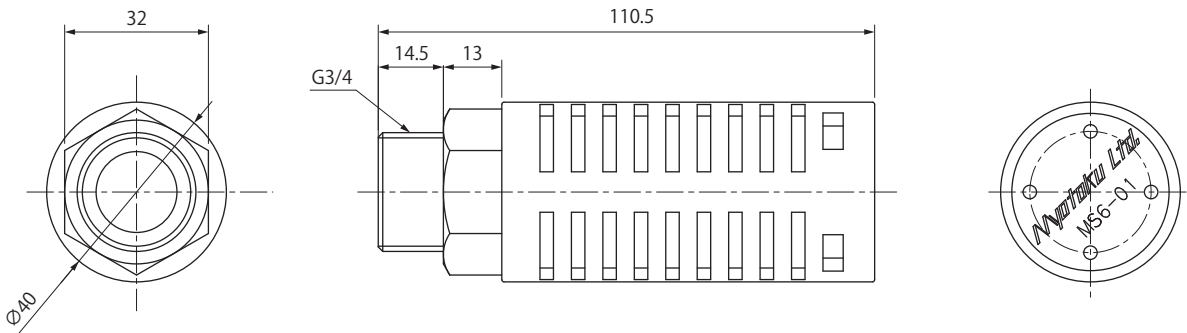

### Specifications

Description \ Model number	Unit	MSS-01	MSS-02	MSS-03	MSM-01	MSM-02	MSL-02	MS6-01
Fluid		Non-lubricated compressed air						
Ambient temperature range	°C	0~60(No freezing)						
Operating pressure range	MPa	0~0.5						
Port size		G1/8		G1/4		R1/2	G3/4	
Noise reduction	dB	More than 20						
Weight	g	5		7		25	54	

Dimensions

(mm)

MSS-01/03

MSM-01/02

MSL-02

MS6-01

Symbol